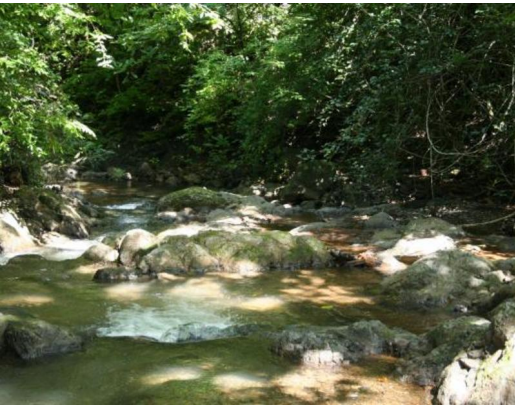

Lote Mango

📍 Samara, Guanacaste

\$85,000

Reference: 01323

Property Type: Land • Lot Size: 6555.77 sq m •

- Status: Active/Published
- Mountain Properties
- Acreage
- Mountain View
- Jungle Views

Property Description

COLDWELL BANKER EXCLUSIVE LISTING. Over 6,555m2 of mountain view property. Located 3 kilometers from the ocean near the quiet and tranquil community of Santa Domingo. Nearly 90 meters of primary road frontage, and over 90 meters bordering the Mala Noche River. Mango trees throughout the property! Great location for a future residential or vacation home site. For more information on this COLDWELL BANKER EXCLUSIVE LISTING please contact Bill Knight 506-8392-3745 cell & WhatsApp or 506-2656-0856 office