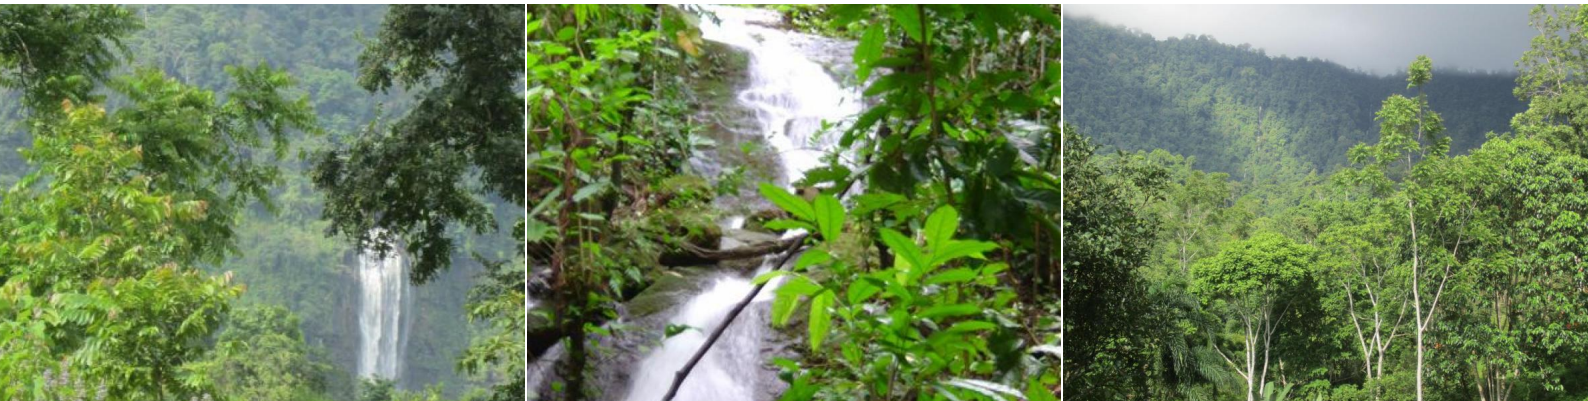

Diamante Valley Property Waterfall

\$89,000

Reference: 00508

📍 Dominical, Puntarenas

Property Type: Land • Lot Size: 18510 sq m •

- Status: Sold
- Landscape View
- Association Fee
- Jungle Views
- Mountain Properties
- Mountain View

Property Description

This unique Diamante Valley Waterfall Property is nestled below one of the most elegant and precious waterfalls. There are many fruit trees, lots of waterways, and magnificent views of the Diamante falls! The parcel has three different levels offering buildable area on each, and backs up against a year round stream with cascading section. Expansive valley and jungle views! The majority of the region surrounding this property is in protected private reserve, and no shortage of wildlife. You are conveniently located approximately 35 minutes to Dominical Beach, and also the same distance to the city of San Isidro.