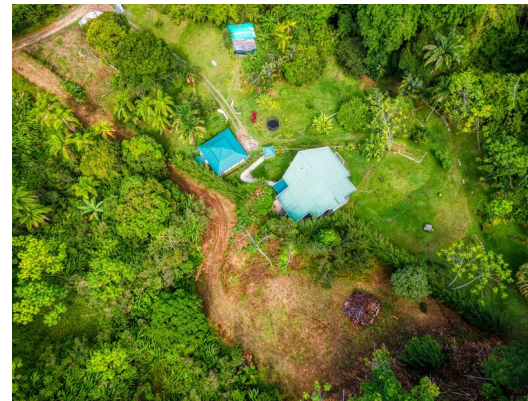

Playa Hermosa Ocean View Lot with Legal Water

\$199,000

Reference: 13636

📍 Dominical, Puntarenas

Property Type: Land • Lot Size: 2877 sq m •

- Status: Active/Published
- Close To Transport
- Ocean View
- Close To Schools
- Jungle Views
- Valley Views
- Close To Shops
- Mountain View

Property Description

Beautiful ocean parcel with legal ASADA WATER. Located just a short 5-minute drive from Hermosa sits this ocean view oasis hidden in the hilltop trees. This private parcel is situated at approximately 300 hundred feet of elevation with stunning views of the Pacific and has only one neighbor. The closest community to the parcel is the small coastal community of Hermosa, which contains a small local store and quaint dining options. The pristine beach of Playa Hermosa is a quick drive west. Access to the coastal highway is an easy four-minute drive away. At this price, you can't beat the ocean view and ease of access.