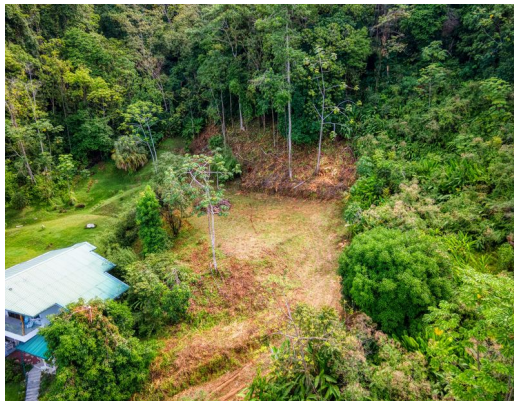

Playa Hermosa Ocean View Lot with Legal Water

\$199,000

Reference: 13636

📍 Dominical, Puntarenas

Property Type: Land • Lot Size: 2877 sq m •

- Status: Active/Published
- Close To Transport
- Ocean View
- Close To Schools
- Jungle Views
- Valley Views
- Close To Shops
- Mountain View

Property Description

Beautiful ocean parcel with legal ASADA WATER. Located just a short 5-minute drive from Hermosa sits this ocean view oasis hidden in the hilltop trees. This private parcel is situated at approximately 300 hundred feet of elevation with stunning views of the Pacific and has only one neighbor. The closest community to the parcel is the small coastal community of Hermosa, which contains a small local store and quaint dining options. The pristine beach of Playa Hermosa is a quick drive west. Access to the coastal highway is an easy four-minute drive away. At this price, you can't beat the ocean view and ease of access.